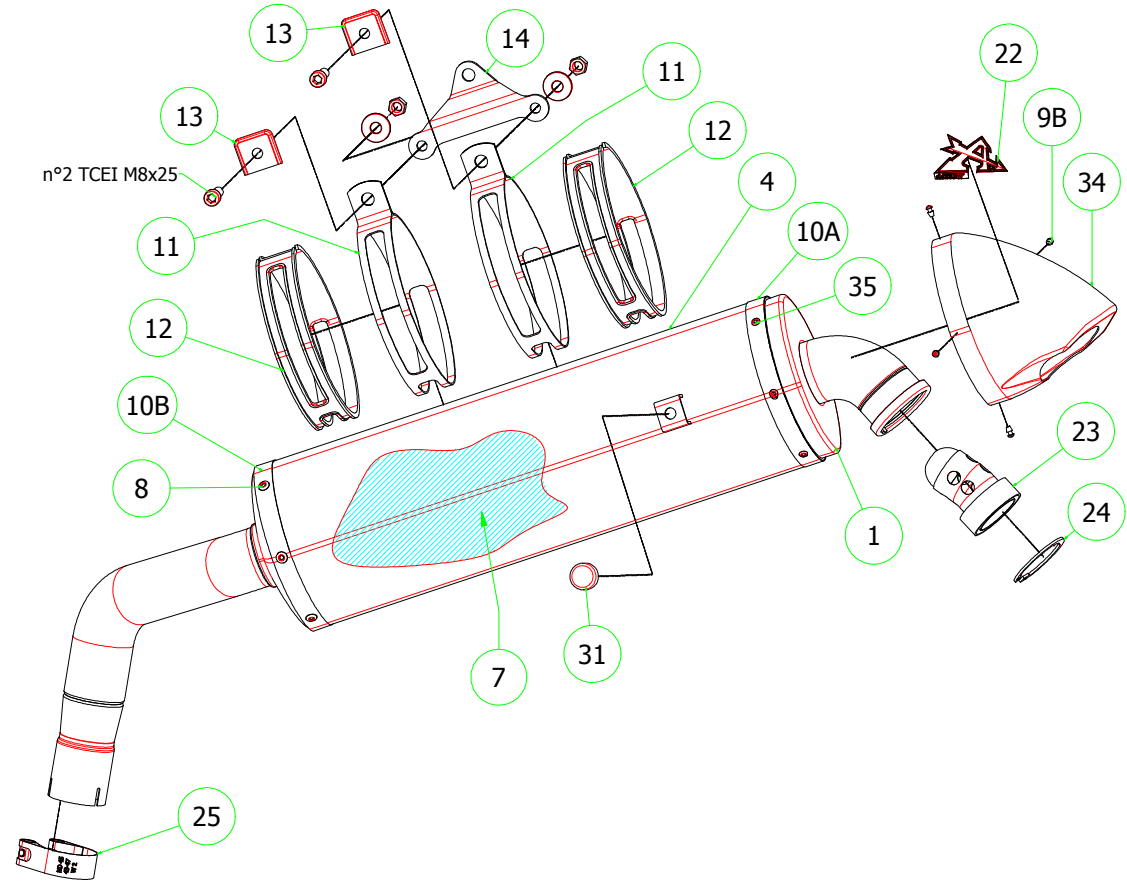

72614PK Homologated Titanium-Carbon
72614AK Homologated Aluminium-Carbon
72614AKN Homologated Aluminium-Carbon